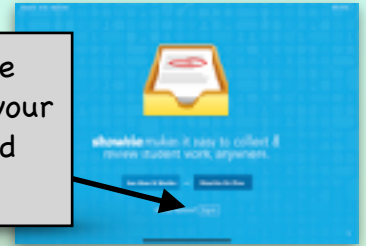

# Getting logged in to Showbie for Home Learning

1

On the internet

OR

On the free app

Showbie app

Go to [my.showbie.com/login](https://my.showbie.com/login) and put in your child's username and password

Press 'sign in' at the bottom and put in your child's username and password

2

Your child's work can be found here

Your child's work can be found here

3

Within each subject are assignments labelled by week

Within each subject are assignments labelled by week

4

Your child can add work by clicking on the +