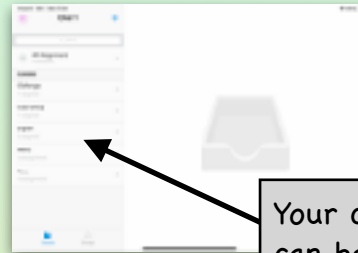

Your child's work can be found here